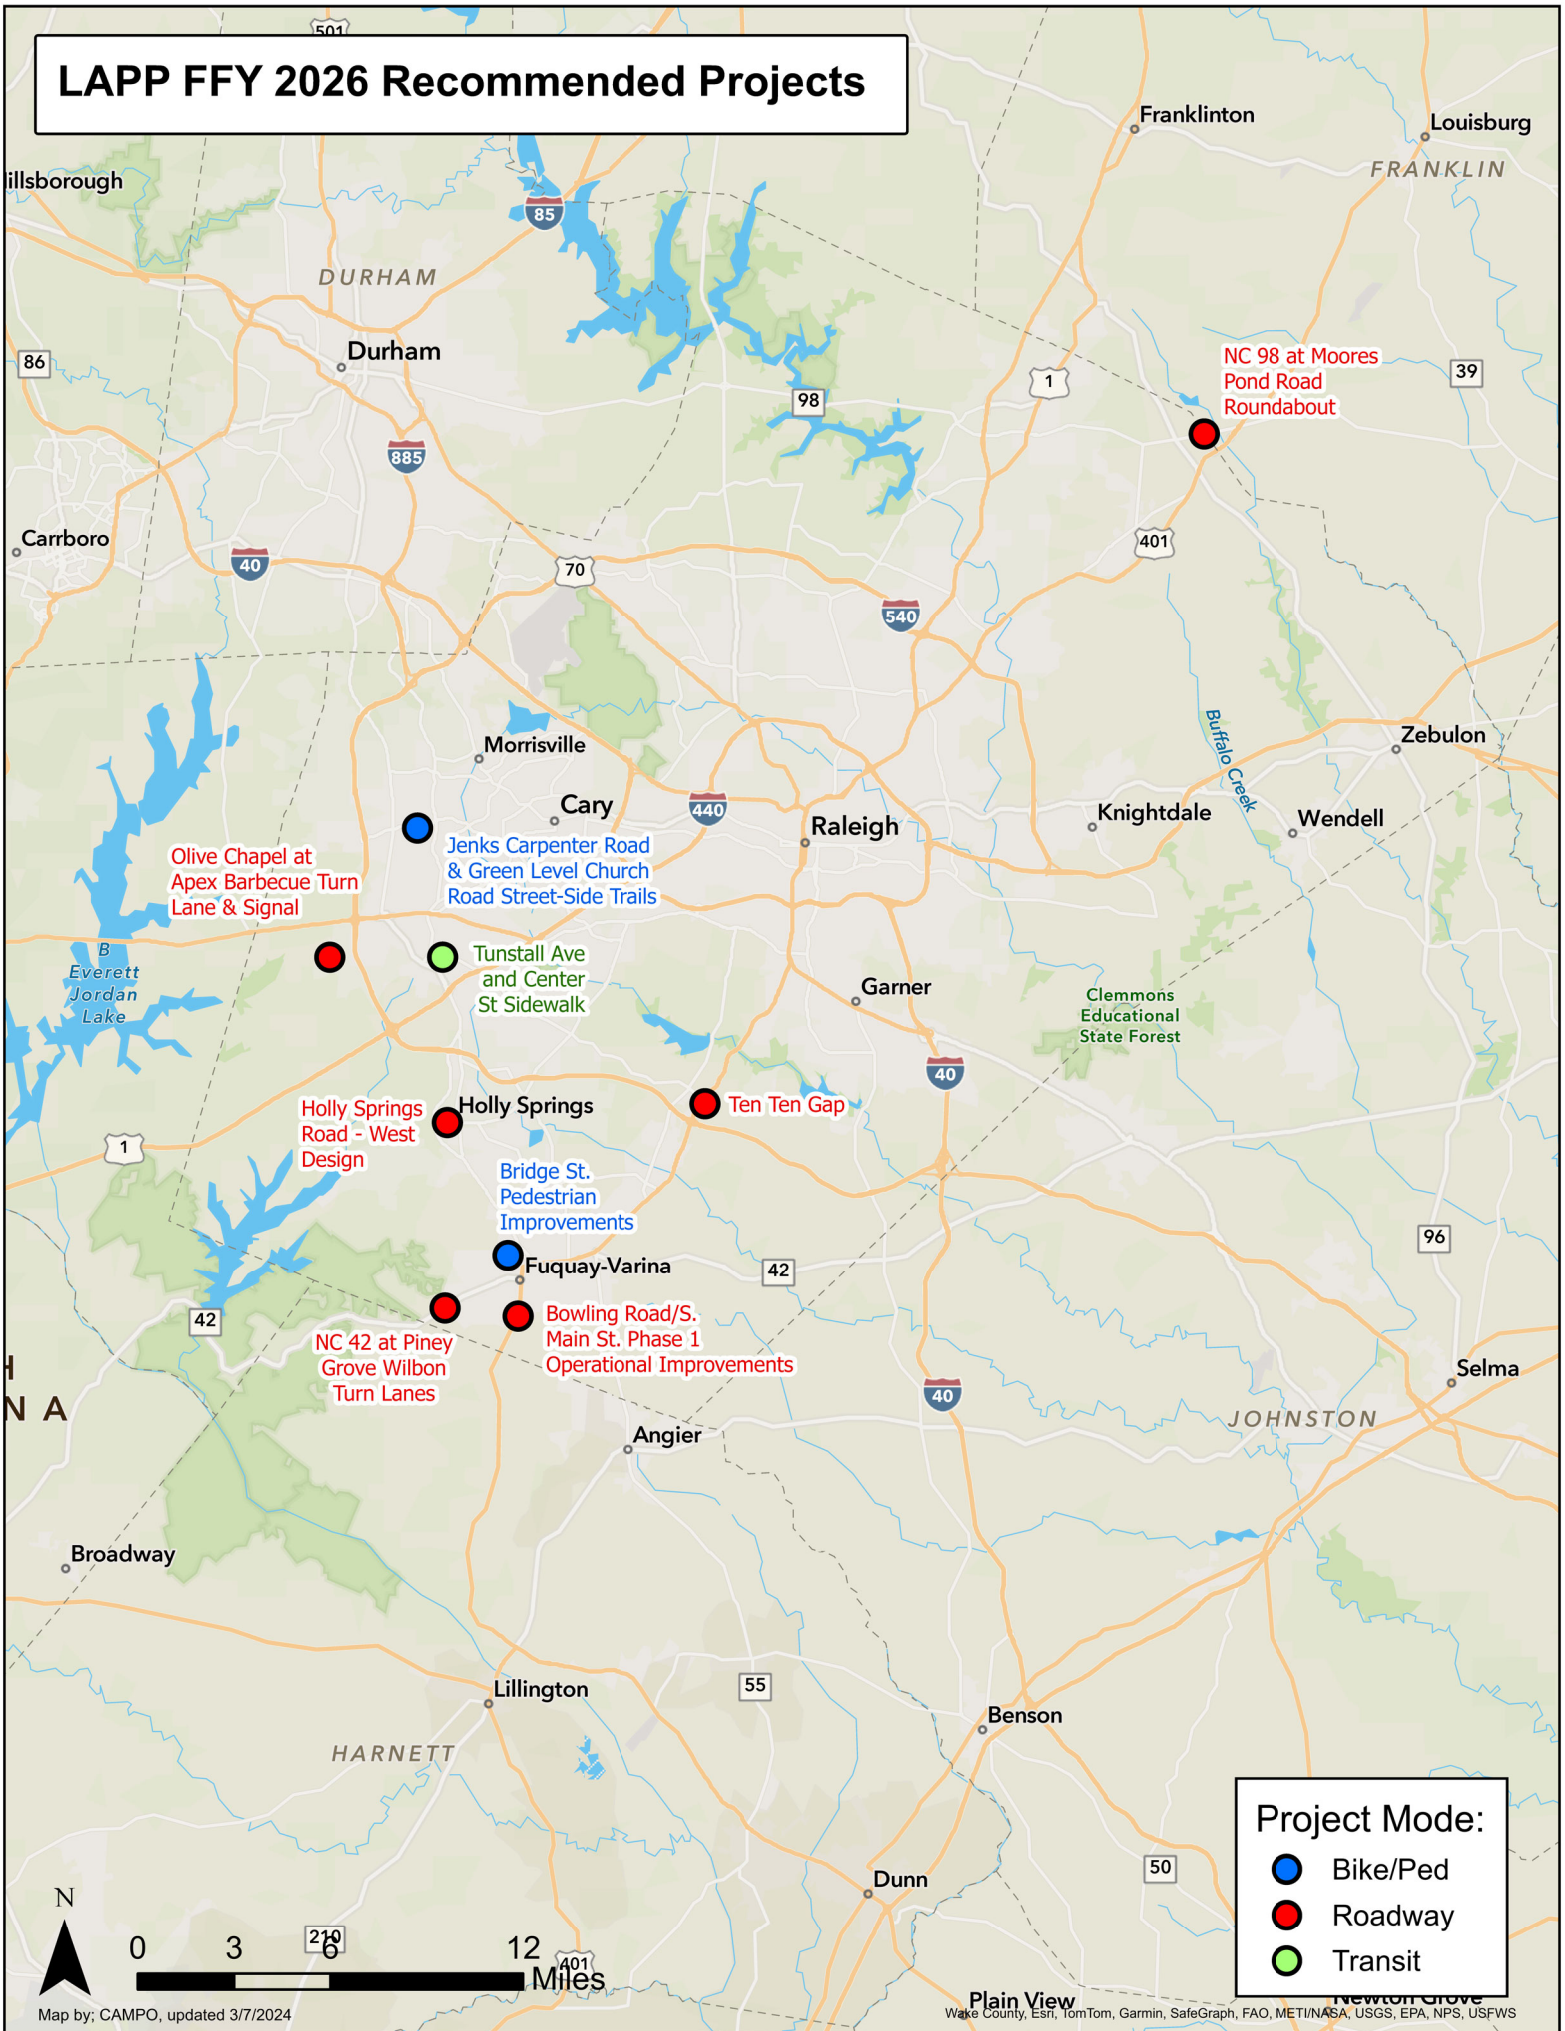

# LAPP FFY 2026 Recommended Projects

**Project Mode:**

- Bike/Ped
- Roadway
- Transit